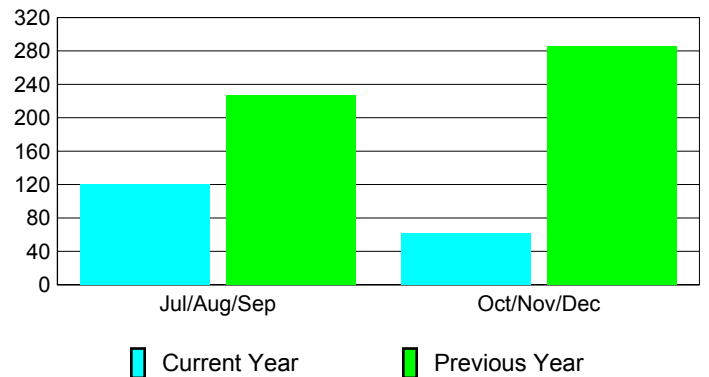

Comparison of Membership Gain/Loss

Current Year Compared to the Previous Year