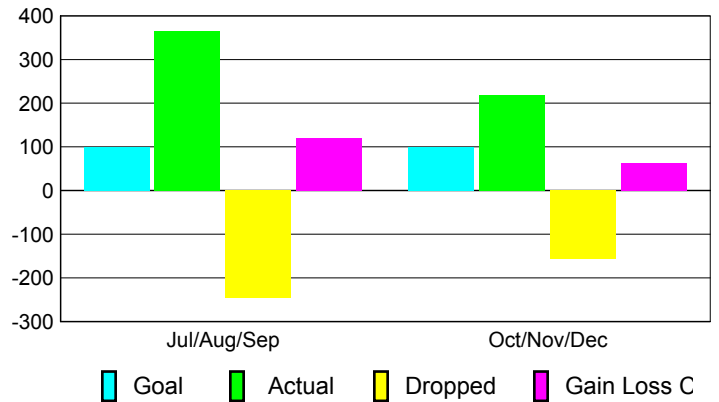

Membership Results 2010-2011

Goal, New, Dropped, Gain/Loss