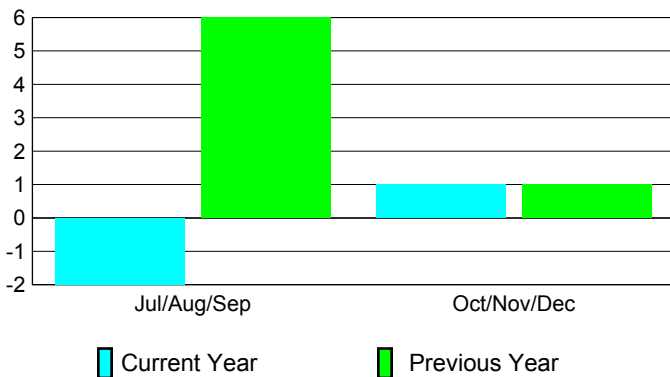

2010-2011 GMT Reports for District (or Undistricted) **District 323 B**

GMT: **KAMLESH JAIN**

Location: **INDIA**

GMT CA: **6**

CLUBS

Club Results
2010-2011

Clubs
2009-2010

Month	New Club Goal	Actual New Clubs	Actual Dropped Clubs	Gain/Loss of Clubs	Gain/Loss of Clubs
Jul/Aug/Sep	1	1	-3	-2	6
Oct/Nov/Dec	1	2	-1	1	1
Totals	2	3	-4	-1	7

Club Results 2010-2011

Goal, New, Dropped, Gain/Loss

Comparison of Club Gain/Loss

Current Year Compared to the Previous Year

YTD Status Quo Clubs 2010-2011

Status Quo Clubs Compared to Status Quo Members

MEMBERSHIP